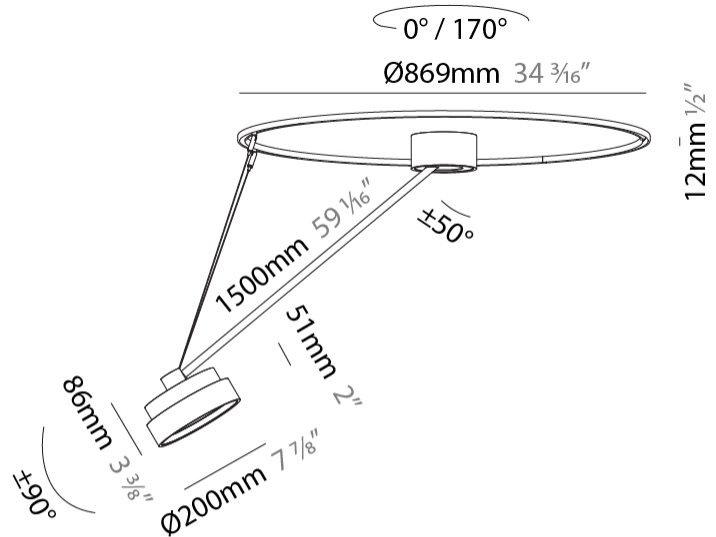

GENERAL

Series: Sign Diva Dancer
Subseries: Sign Diva Dancer
Partner: Prolicht
Division: Architectural
Installation: Suspension
Product Type: Pendant
Mounting Location: Ceiling
Light Distribution: Adjustable

PHYSICAL

Shape: Round
Diameter (mm): 200
Diameter (in): 7 7/8
Height (mm): 1620
Height (in): 63 3/4
Weight (kg): 3
Weight (lbs): 6.6
Diffuser: PMMA - Opal / Micro-Prism / Sparkling Secret / Vintage Industrial
Fixture Finish: SSR / BKV / CWI / CRY / HAB / UFT / ITA / RUA / FTG / MYG / LOD / PUS / FRO / FUP / KIA / POP / BLS / SPG / MEY / GOH / CHC / COM / ABZ / JAG / OBR / MOS / ROR
Fixture Material: PMMA / Extruded Aluminum / Steel

ELECTRICAL

Lamp Type: LED (Zhaga Standard)
Input Wattage (W): 12.1
Total Output Wattage (W): 11
Dimming: Tri-Mode (Non-Dimming and Phase Dimming (120Vac only) and 0-10V Dimming)
Driver Included: Yes
Driver Location: Integrated
Driver Type: Constant Current - Universal
Driver Class: Class 2
Input Voltage (V): 120 - 277
Constant Current (MA): 350

LED

Color Temperature (°K): 2700 / 3000 / 3500 / 4000
Max. Delivered Lumen (lm): 836 / 895 / 903 / 921
Nominal Lumen (lm): 1280 / 1370 / 1382 / 1410
CRI: >90 CRI
Lamp Life (hrs): 50000

OPTICAL

Adjustability: Rotational Canopy 170°; Tilting Canopy ±50°; Tilting Head ±90°

RATINGS AND CERTIFICATIONS

Certified By: Certified for North American Standards
IP rating: IP20